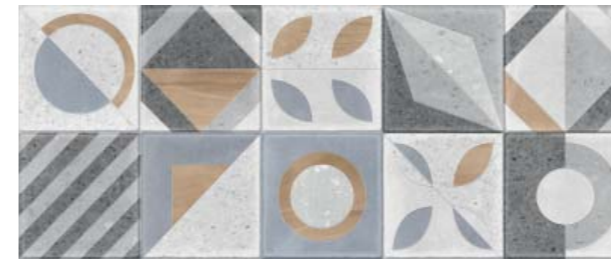

# SUPREME / СУПРИМ

Supreme grey wall 01 25x60  
 [5]

Supreme beige wall 04 25x60  
 [6]

Supreme grey mosaic wall 02 25x60  
 [4]

Supreme beige wall 05 25x60  
 [4]

Supreme multi wall 03 25x60  
 [4]

Supreme grey PG 01 45x45