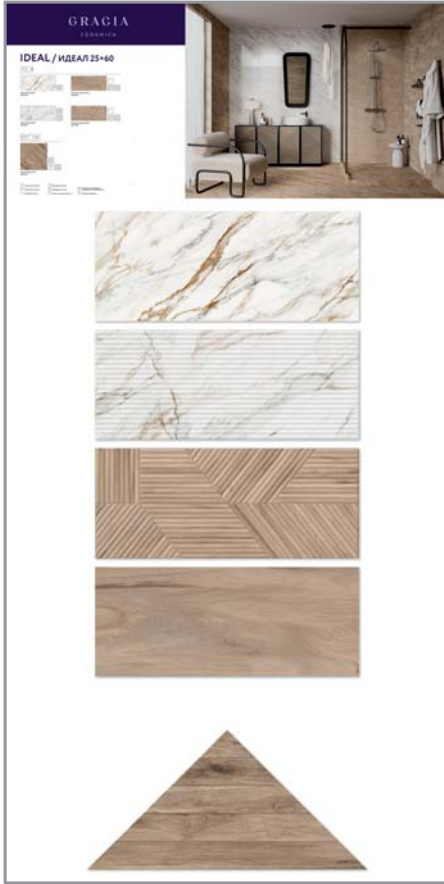

Moonrise

Simply

Cameo

Ideal

Joy

Modello

Lane

Cameo grey PG 01 45x45