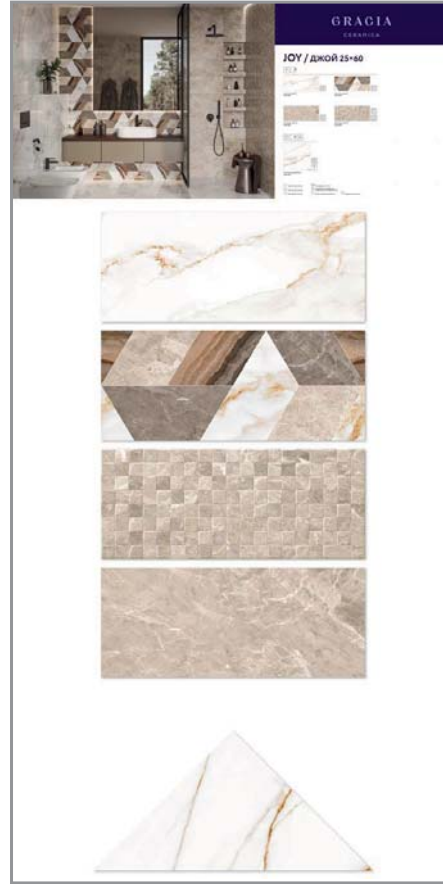

Moonrise

Simply

Cameo

Ideal

Joy

Modello

Lane

Cameo grey PG 01 45x45